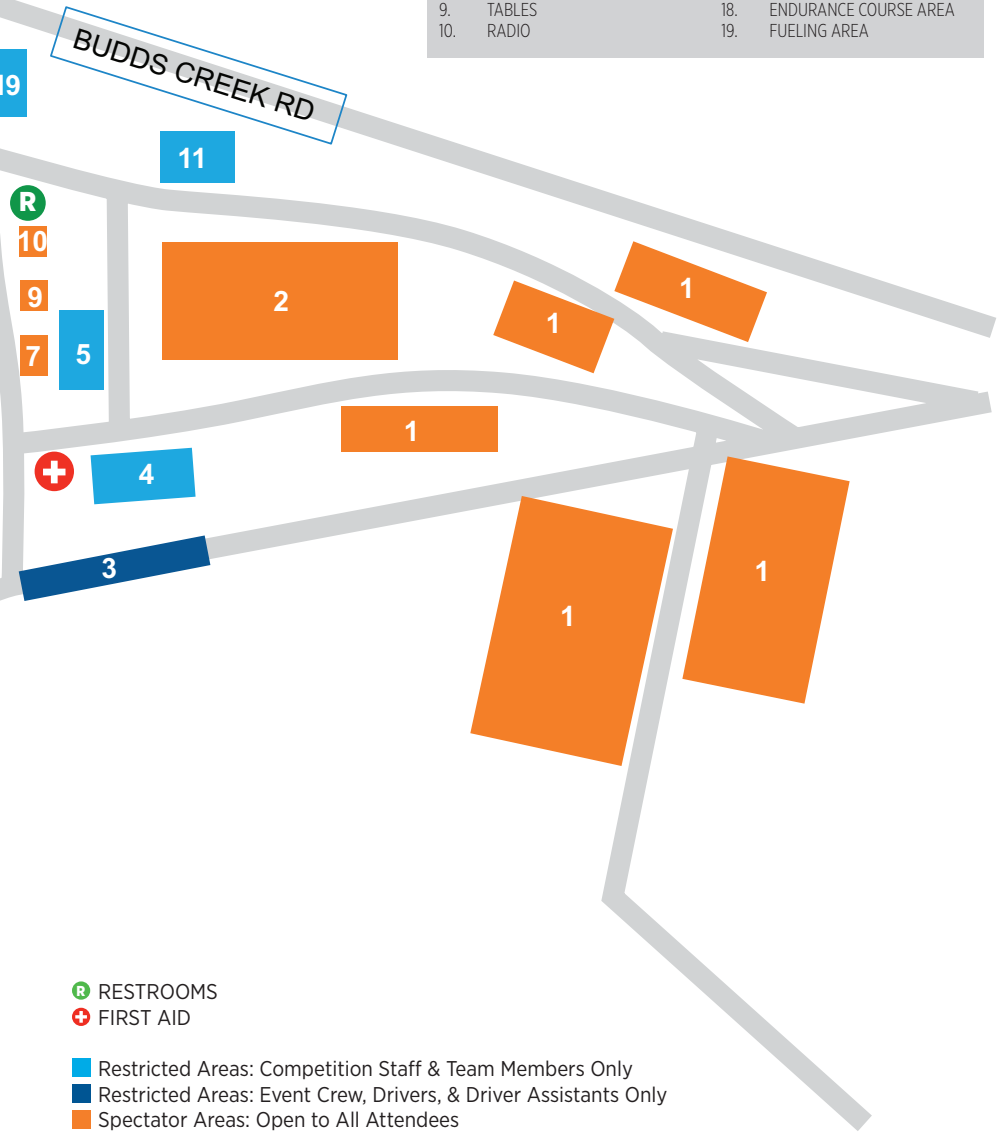

EVENT MAP

KEY

- | | | | |
|-----|---------------------------|-----|--------------------------------|
| 1. | PARKING | 11. | ENGINE CHECK |
| 2. | TEAM PADDOCKS | 12. | SUSPENSION & TRACTION
EVENT |
| 3. | BRAKE CHECK | 13. | SPECTATOR VIEWING AREA |
| 4. | DESIGN EVENT | 14. | MANEUVERABILITY EVENT |
| 5. | TECHNICAL INSPECTION | 15. | HILL CLIMB EVENT |
| 6. | REGISTRATION & EXHIBITORS | 16. | ACCELERATION EVENT |
| 7. | FOOD | 17. | PRACTICE TRACK |
| 8. | OFFICE | 18. | ENDURANCE COURSE AREA |
| 9. | TABLES | 19. | FUELING AREA |
| 10. | RADIO | | |